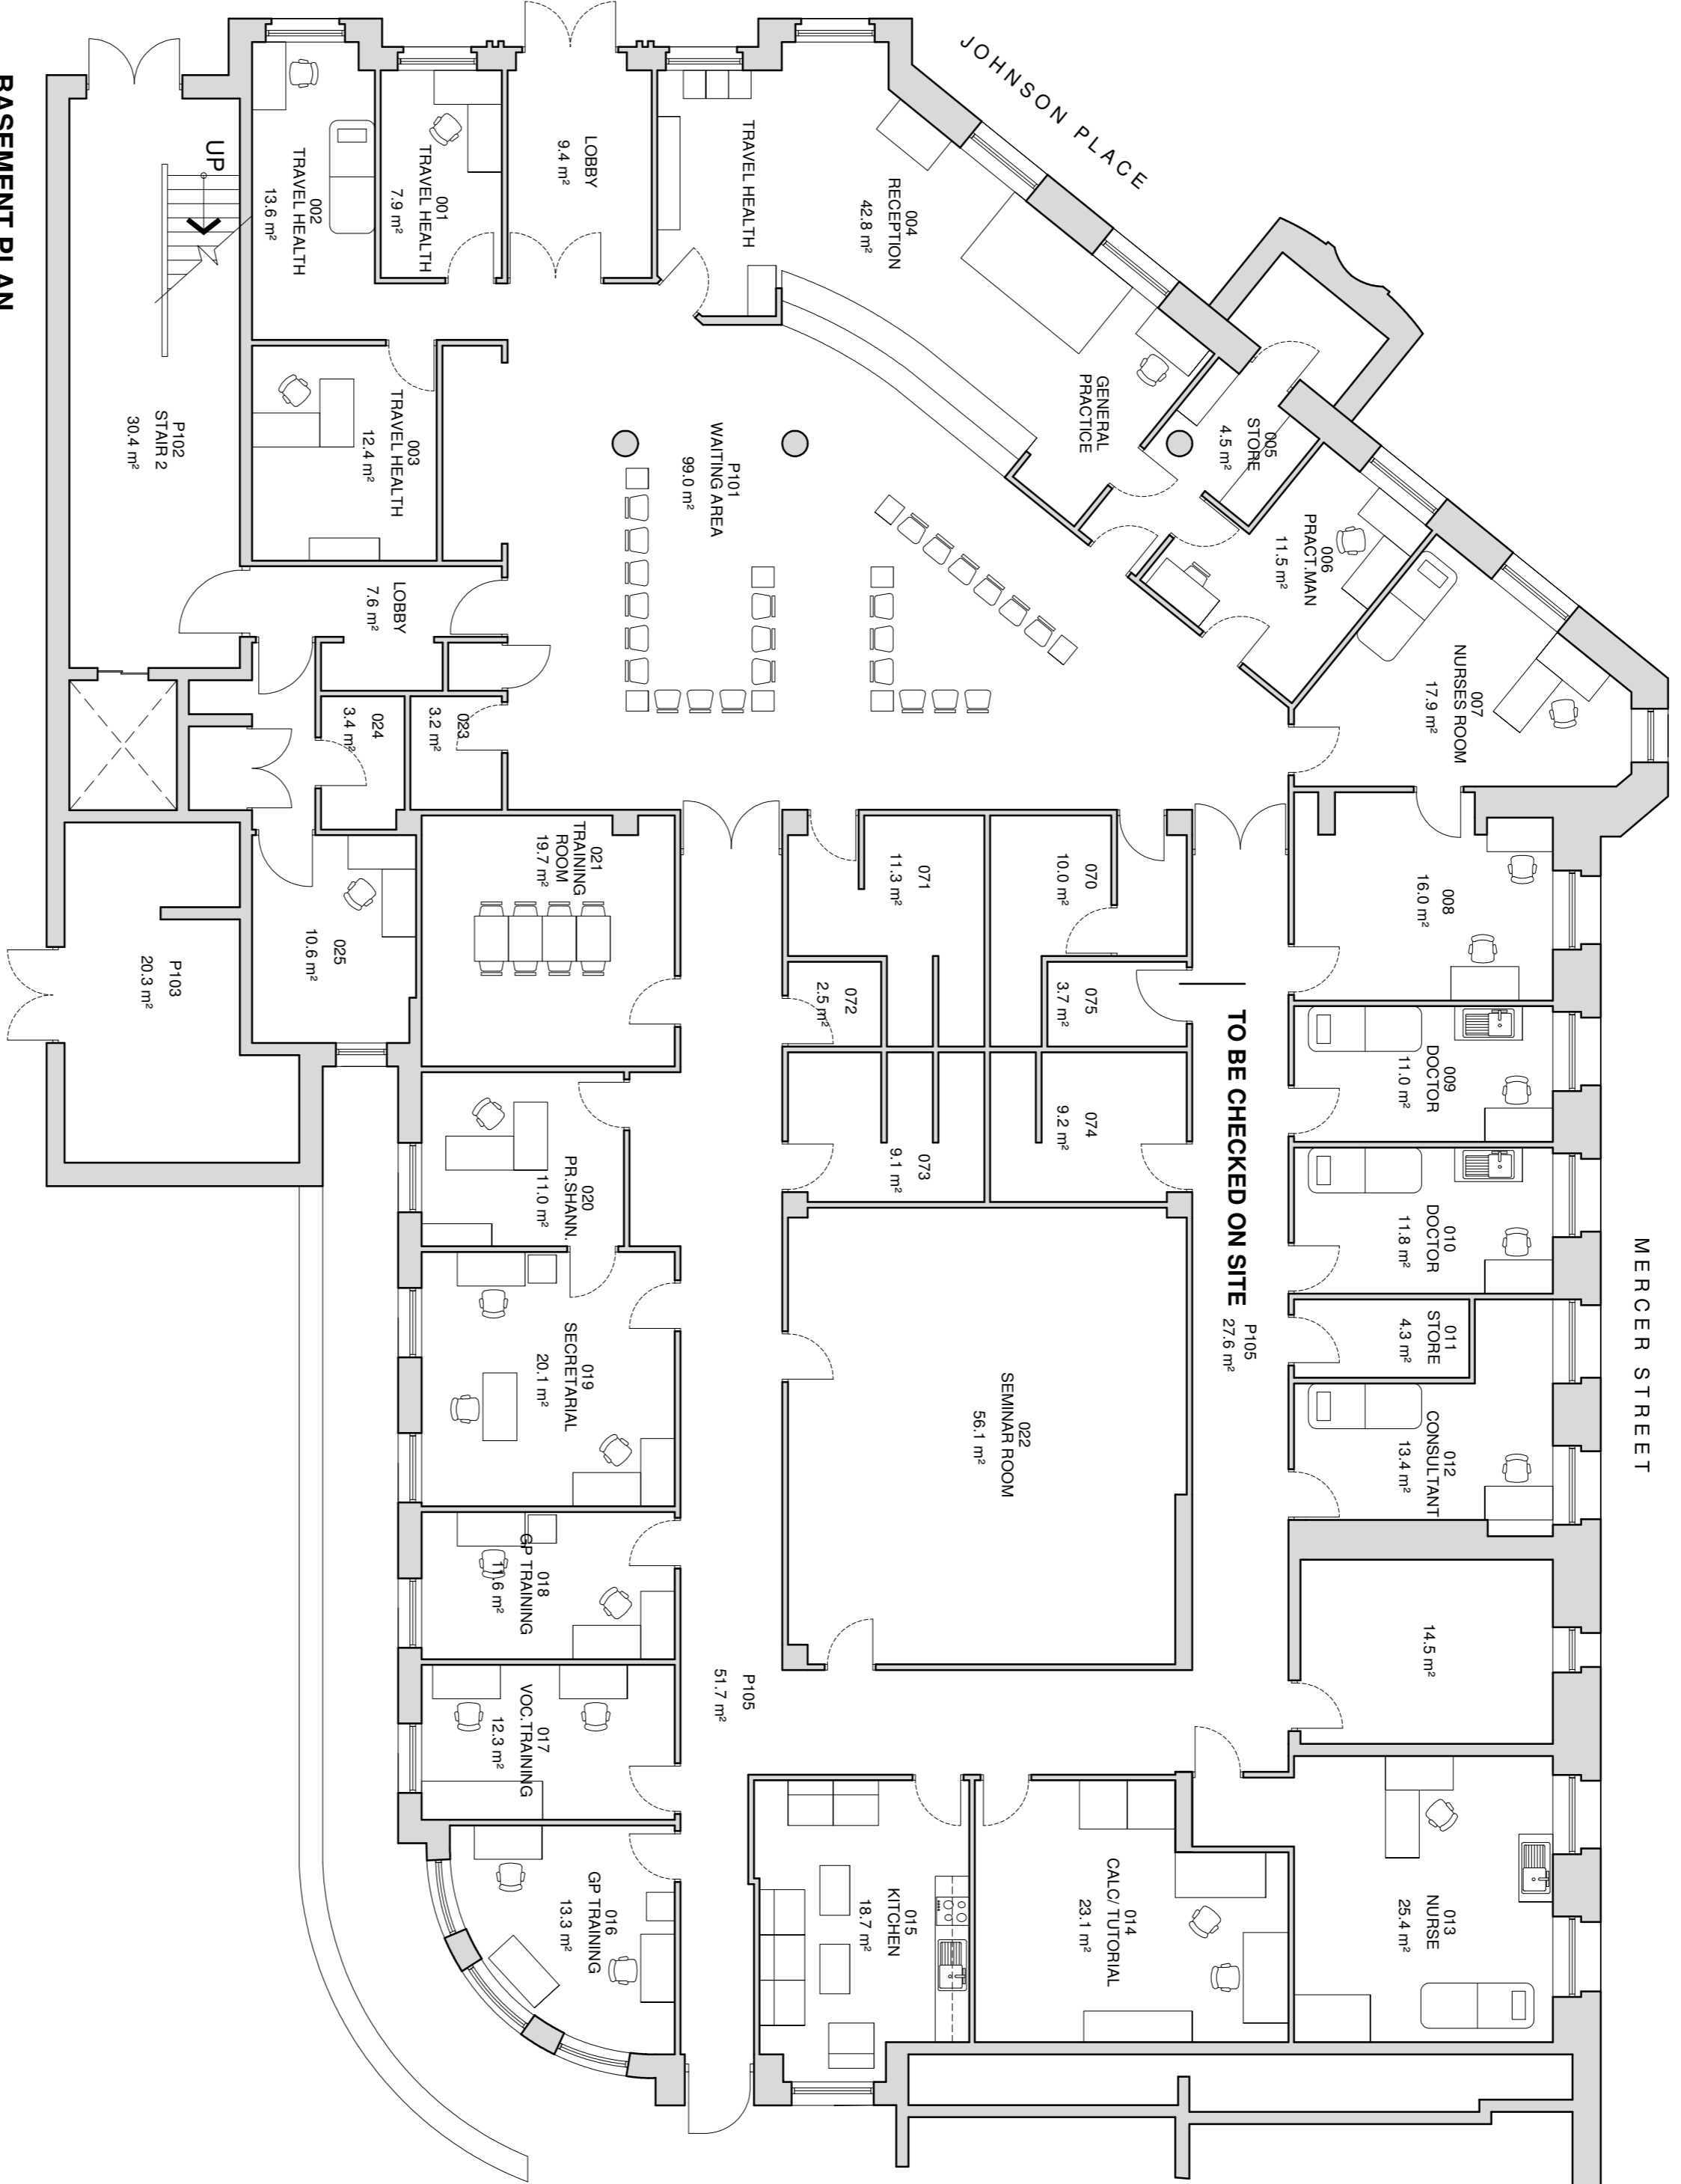

NOT FOR CONSTRUCTION

Note:
All room areas scaled off floor plans.

REV.	DATE	DESCRIPTION	DRAWN	CHECKED	APPROVED

RCSI
Royal College of Surgeons in Ireland
ESTABLISHED 1800

Estate Services

123, St Stephens Green, Dublin 2
Tel: +353-1-402-2290
Fax: +353-1-402-2345
Email: estate@rcsi.ie
Website: www.rcsi.ie

CLIENT:	RCSI	SCALE:	1:100 @ A1	DATE:	27-09-2012
PROJECT:	RCSI - MERCER GP & LIBRARY	CAD REF:	-	JOB NO.:	-
DRAWING:	BASEMENT & GROUND FLOOR PLANS	DRAWN:	MAM	REVISION:	-