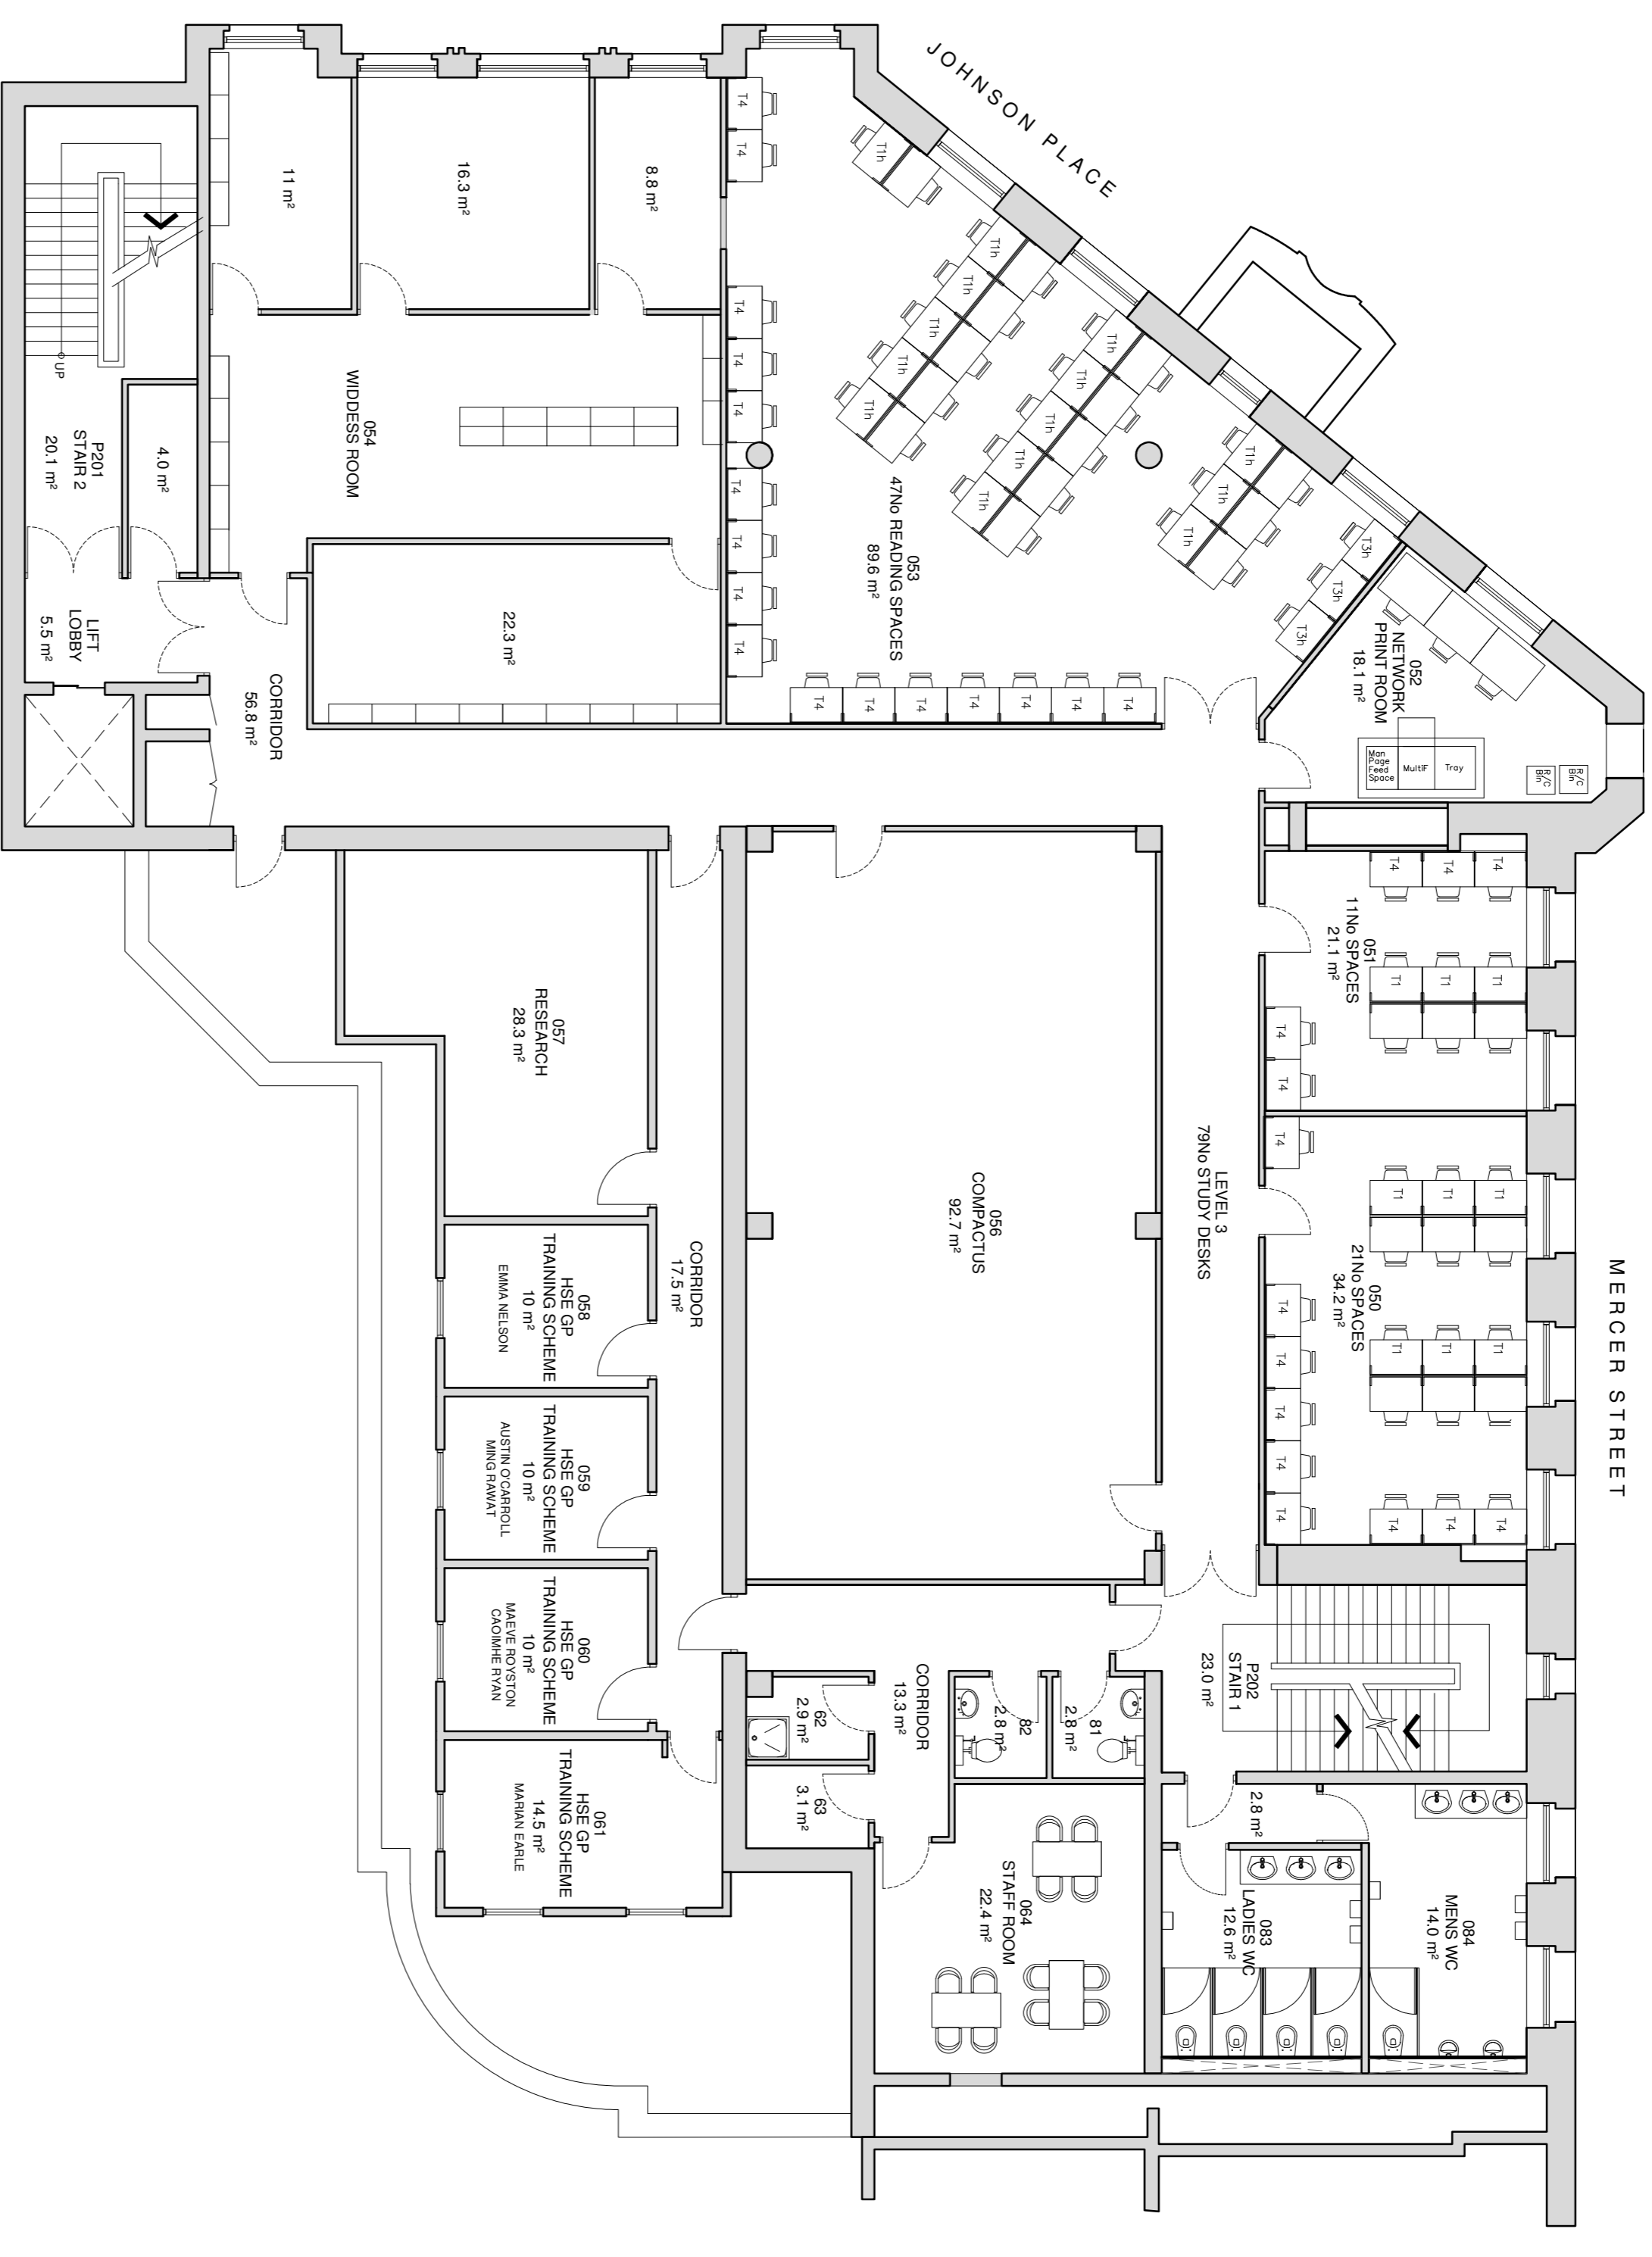

CLIENT:	RCSI	SCALE:	1:100 @ A1	DATE:	27-09-2012
PROJECT:	RCSI - MERCER GP & LIBRARY	CAD REF:	-	JOB NO.:	-
DRAWING:	BASEMENT & GROUND FLOOR PLANS	DRAWN:	MAM	REVISION:	-

NOT FOR CONSTRUCTION

Note:
All rooms areas scaled off floor plans.