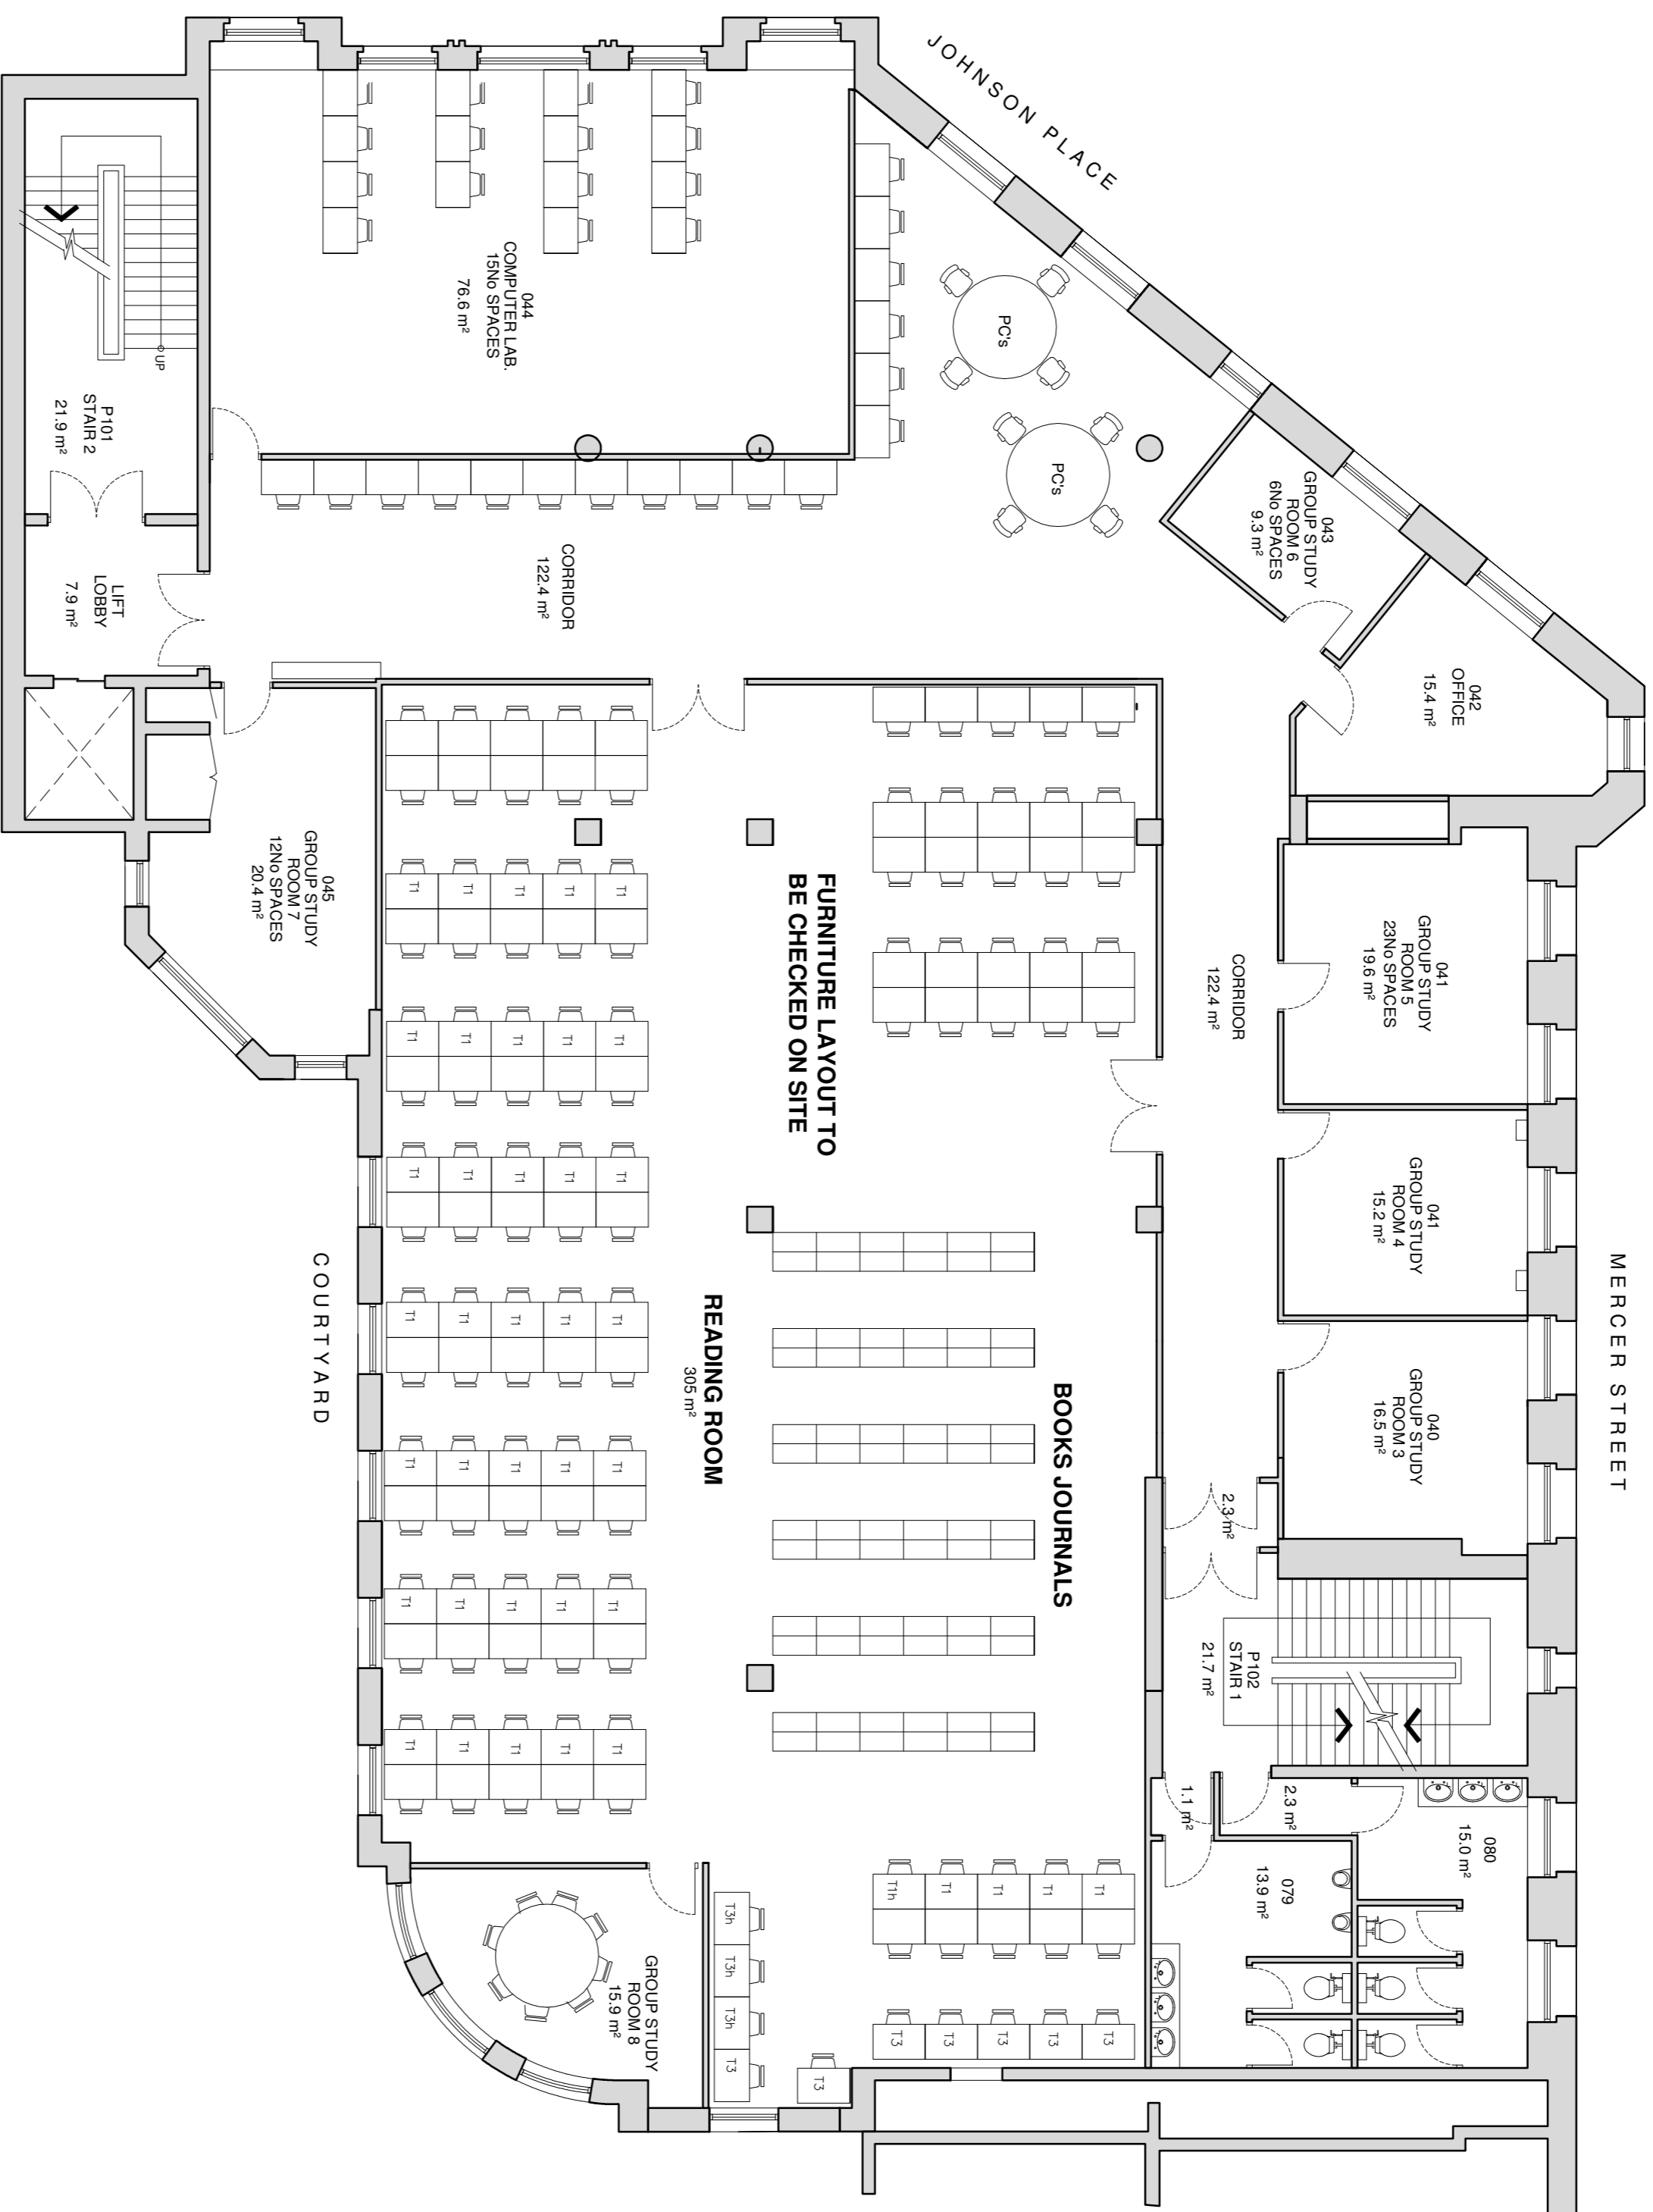

CLIENT:	RCSI	SCALE:	1:100 @ A1	DATE:	27-09-2012
PROJECT:	RCSI - MERCER GP & LIBRARY	CAD REF:	-	JOB NO.:	-
DRAWING:	BASEMENT & GROUND FLOOR PLANS	DRAWN:	MAM	REVISION:	-

NOT FOR CONSTRUCTION

Note:
All rooms areas scaled off floor plans.