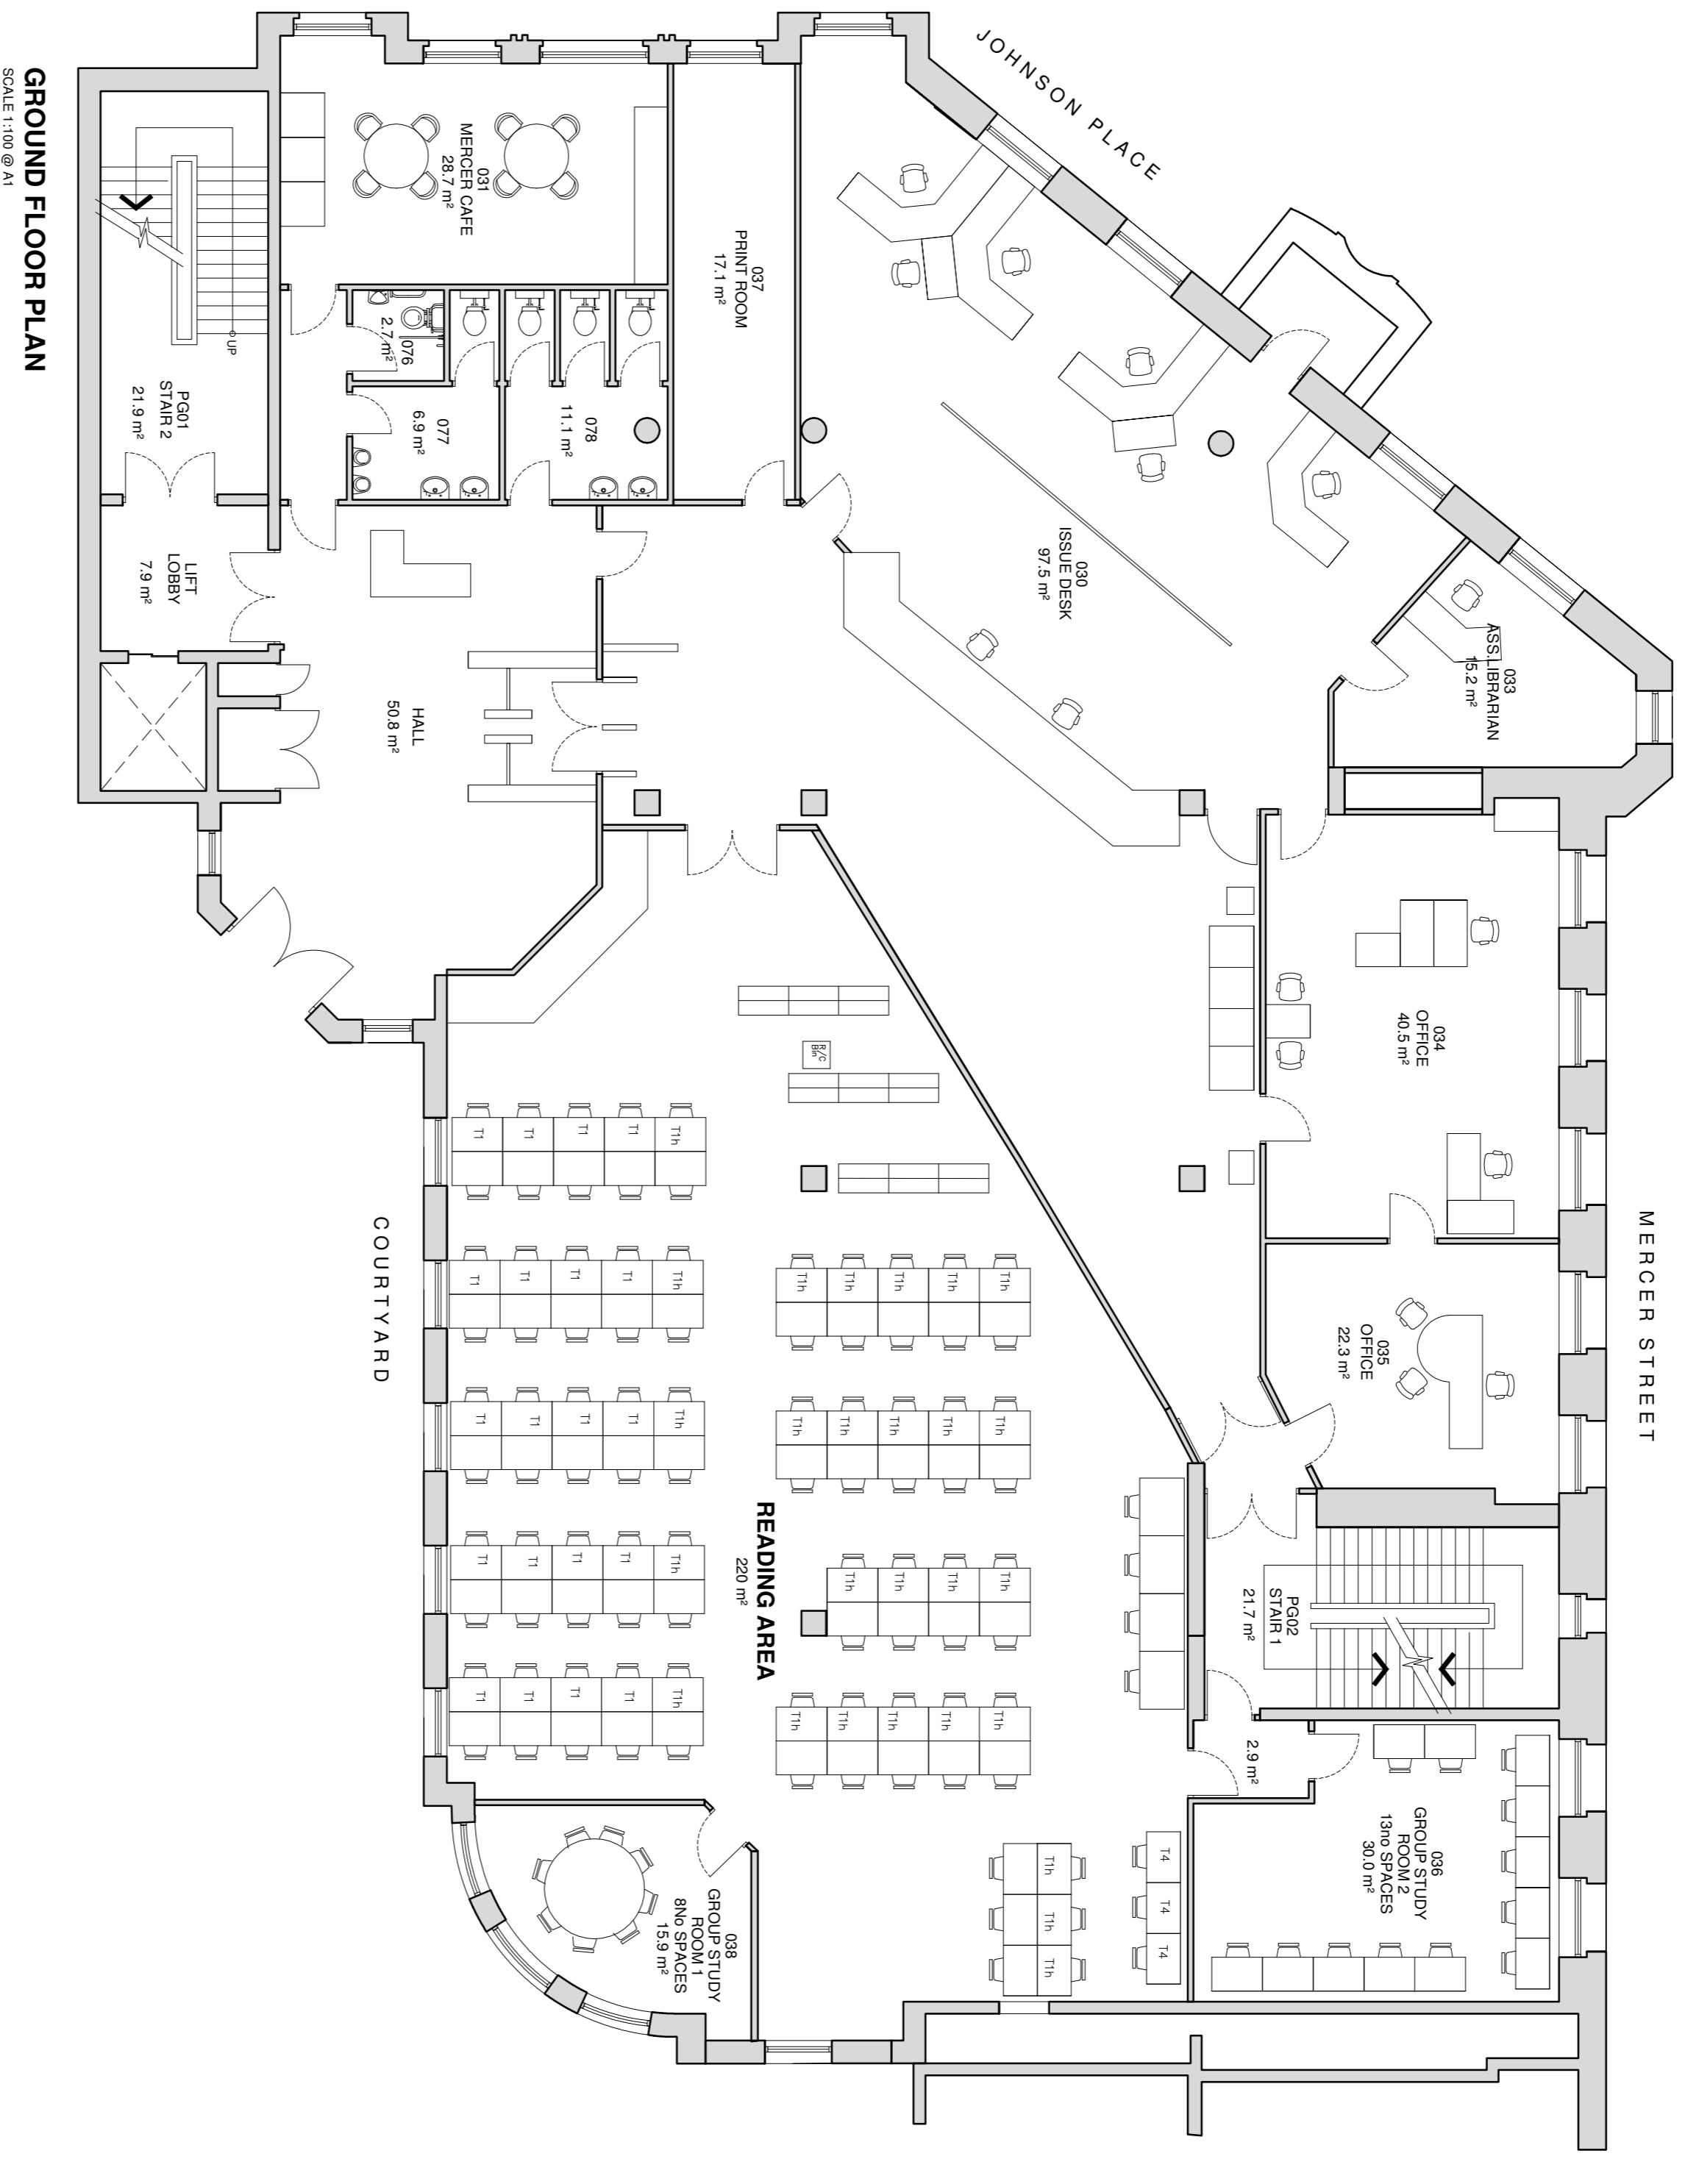

NOT FOR CONSTRUCTION

Note:
All room areas scaled off floor plans.

REV.	DATE	DESCRIPTION	DRAWN	CHECKED	APPROVED

RCSI
Royal College of Surgeons in Ireland
ESTABLISHED 1800

Estate Services

123, St Stephens Green, Dublin 2
Tel: +353-1-402-2290
Fax: +353-1-402-2345
Email: estate@rcsi.ie
Website: www.rcsi.ie

CLIENT:	RCSI	SCALE:	1:100 @ A1	DATE:	27-09-2012
PROJECT:	RCSI - MERCER GP & LIBRARY	CAD REF:	-	JOB NO.:	-
DRAWING:	BASEMENT & GROUND FLOOR PLANS	DRAWN:	MAM	REVISION:	-